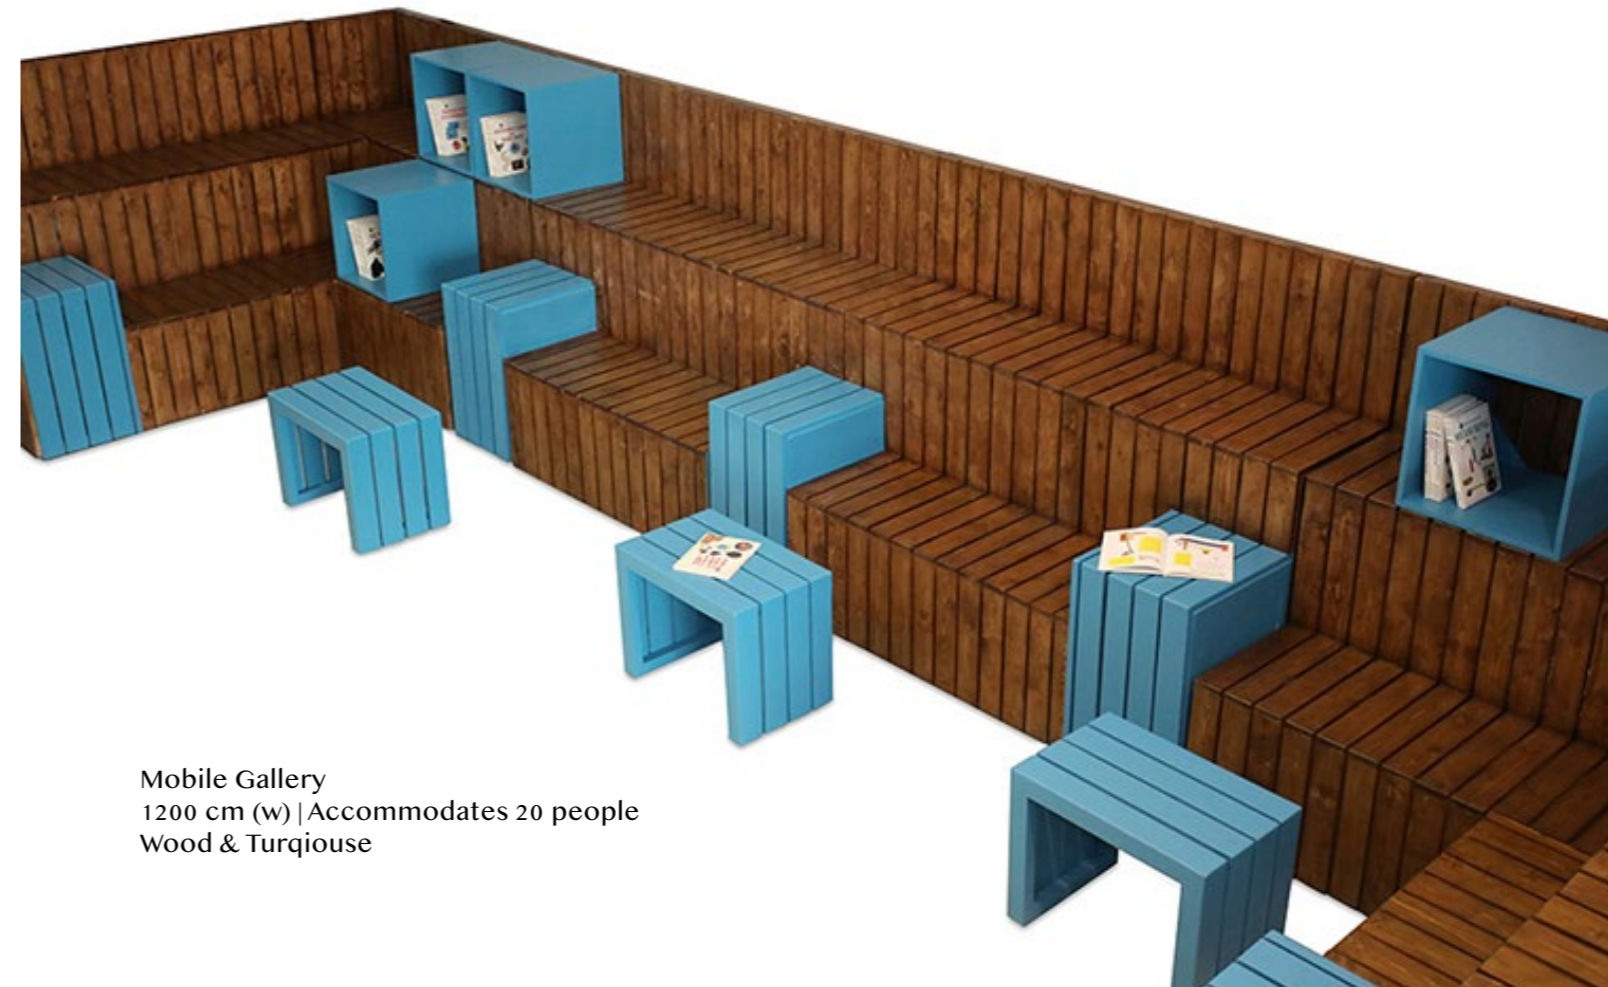

UNIQUE

Tree Table
200 x 80 x 85 cm
Wood

Wooden Cube
40 x 40 x 50 cm
Wood

UNIQUE

Space X
Accommodates 4 people
Blue

Mobile Gallery
1200 cm (w) | Accommodates 20 people
Wood & Turquoise

UNIQUE

Meeting Bowl
250 x 170 cm | Accommodates 6 people
Wood