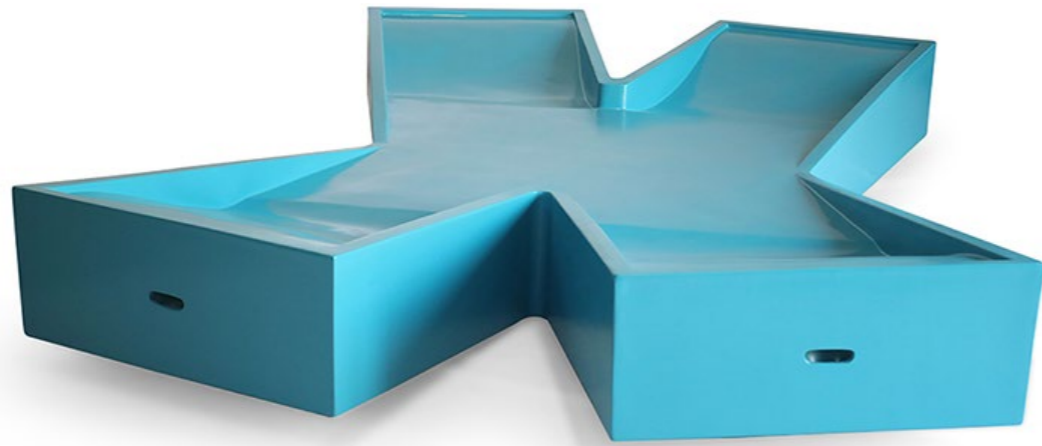

UNIQUE

Tree Table
200 x 80 x 85 cm
Wood

Wooden Cube
40 x 40 x 50 cm
Wood

UNIQUE

Space X
Accommodates 4 people
Blue

Mobile Gallery
1200 cm (w) | Accommodates 20 people
Wood & Turquoise

UNIQUE

Meeting Bowl
250 x 170 cm | Accommodates 6 people
Wood